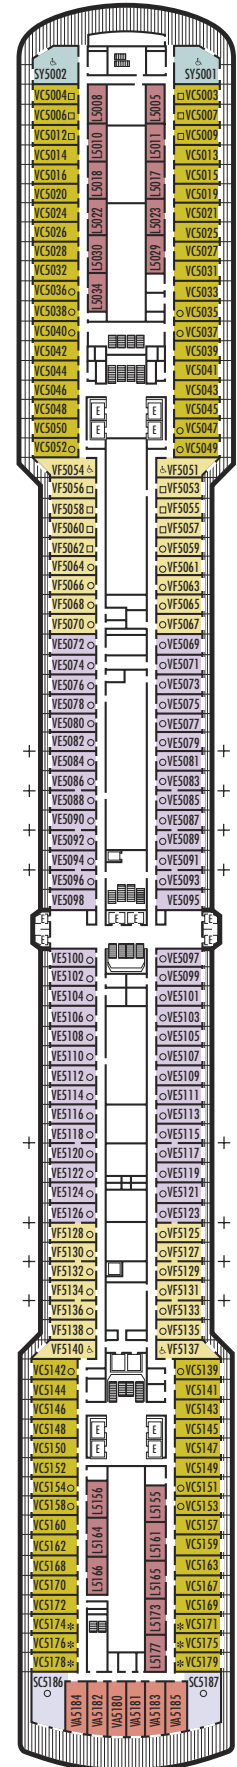

Important Note: Not all staterooms within each category have the same furniture configuration and/or facilities. Appropriate symbols within the rooms on the deck plans describe differences from the stateroom descriptions below.

To confirm your stateroom category or address specific configuration needs, please contact your travel professional or 1-877-SAIL HAL.

STATEROOM SYMBOL LEGEND

- * Shower only
- Triple (2 lower beds, 1 sofa bed)
- Quad (2 lower beds, 1 sofa bed, 1 upper)
- △ Partial sea view
- ✕ Fully obstructed view
- + Connecting rooms
- ◆ Staterooms have solid steel verandah railing instead of clear-view Plexiglas railing
- ♿ Staterooms SC6156, SC6167, SY5001, SY5002, SY6108, SS8068, VA6003, VA6004, VA8031, VA8032, VB6049, VD4051, VD4052, VD4131, VD4132, VF5051, VF5054, VF5137, VF5140, C1081, C1082, D1100, H4089, H4090, I-8037, J1074, N1011, N1012 are wheelchair accessible, shower only.

SY

Superior Verandah Suites: 2 lower beds convertible to 1 queen-size bed, bathroom with dual sink vanity, full-size whirlpool bath & shower & additional shower stall, large sitting area, dressing room, private verandah, 1 sofa bed for 1 person, DVD player, floor-to-ceiling windows.

VERANDAH DECK
Staterooms 5001-5187
102 ft. from bow
to Staterooms 5001 & 5002.

23 ft. to stern from
Staterooms 5186, 5184, 5182,
5180, 5181, 5183, 5185 & 5187.