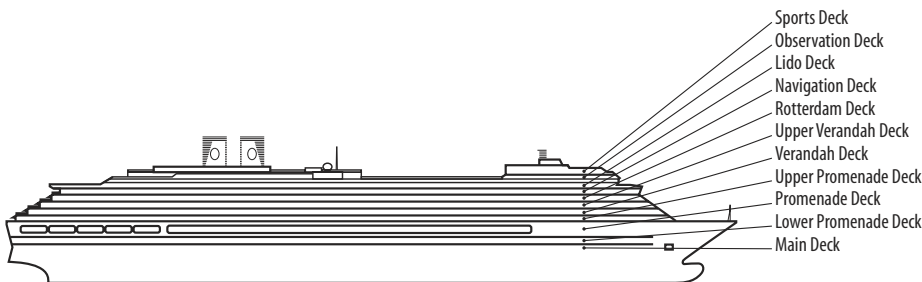

VERANDAH STATEROOMS

VA VC VE VF

Deluxe Verandah Outside: 2 lower beds convertible to 1 queen-size bed, bathtub & shower, sitting area, private verandah, floor-to-ceiling windows.

OUTSIDE STATEROOMS

L

Standard: 2 lower beds convertible to 1 queen-size bed, shower.

VERANDAH DECK
Staterooms 5001-5187
102 ft. from bow
to Staterooms 5001 & 5002.

23 ft. to stern from
Staterooms 5186, 5184, 5182,
5180, 5181, 5183, 5185 & 5187.